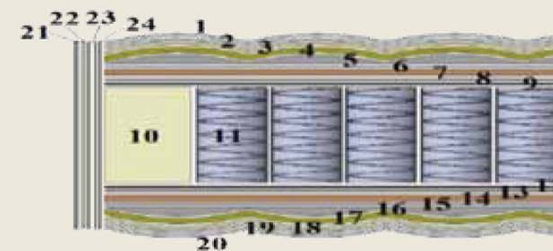

1. FR Fabric
2. 200 gr/m² Fire Barrier®
3. 150 gr/m² silicone mixed fiber
4. 17 mm Super Soft HYP foam
5. 17 mm Soft foam
6. 30 gr/m² interfacing
7. 20 mm Firm foam
8. 500 gr/m² felt
9. 1000 gr/m² felt
10. Frame foam: Hard foam
11. 1,6/1,8 mm wire diameter 5 zone coil stainless steel Pocket spring
12. 1000 gr/m² felt
13. 500 gr/m² felt
14. 20 mm Firm foam
15. 30 gr/m² interfacing
16. 17 mm Soft foam
17. 17 mm Super Soft HYP foam
18. 150 gr/m² silicone mixed fiber
19. 200 gr/m² Fire Barrier®
20. FR Fabric
21. FR Fabric
22. 200 gr/m² Fire Barrier®
23. 12 mm Super Soft foam
24. 30 gr/m² interfacing