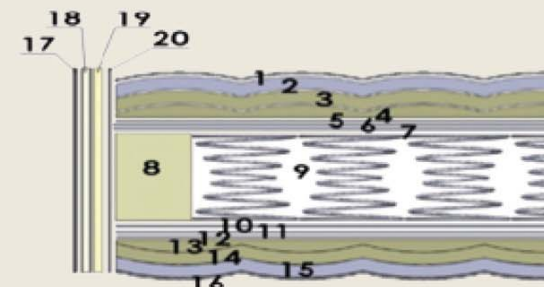

HEIGHT 20 CM

soft

medium

firm

SUITE IMPERIAL

- 1 80% cotton, 20% Polyester Zebra pattern fabric
- 2 150 gr/m2 silicone mixed fiber
- 3 17 mm supersoft foam
- 4 30 gr/m2 Interfacing
- 5 30 mm HR35 firm foam
- 6 200 gr/m2 white Felt
- 7 Frame foam D28 firm
- 8 1,6 / 1,8 mm wire diameter, 5 zones, 260 pcs/m2 coil counts stainless steel pocket spring
- 9 12 mm AG foam
- 10 15 gr/m2 Interfacing

HEIGHT 27 CM

Soft

Medium

Firm

SUITE ROYAL

HEIGHT 27 CM

soft

medium

firm

1. Fabric
2. 150 gr/m² silicone mixed fiber
3. 17 mm Soft foam
4. 17 mm Soft foam
5. 30 gr/m² interfacing
6. 1400 gr/m² white felt
7. 1400 gr/m² white felt
8. Frame foam: Hard foam
9. 2 mm wire diameter, h. 14 cm
220 pcs/m² Multispring System
10. 1400 gr/m² white felt
11. 1400 gr/m² white felt
12. 30 gr/m² interfacing
13. 17 mm Soft foam
14. 17 mm Soft foam
15. 150 gr/m² silicone mixed fiber
16. Fabric
17. Fabric
18. 90 gr/m² silicone mixed fiber
19. 12 mm Super Soft foam
20. 15 gr/m² interfacing