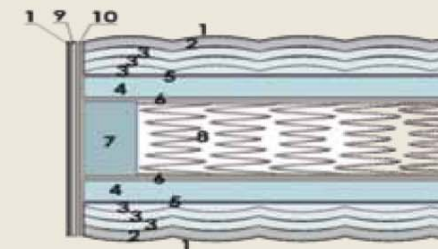

PERFECT SLEEPER IMPERIAL

- 1 400 gr/m2 Square designed fabric
- 2 600 gr/m2 Fiber (300 gr/m2 x 2)
- 3 17 mm D26 Foam
- 4 17 mm Thickness Super Soft Foam
- 5 30 gr/m2 Interfacing
- 6 50 mm Thickness latex
- 7 24 mm Thickness Super Soft Foam
- 8 500 gr/m2 Felt
- 9 Mira coil 170 Pcs / m2 coil spring
- 10 Frane foam D28 Firm Foam
- 11 50 mm Thickness D28 Firm Foam
- 12 15 gr/m2 Interfacing
- 13 12 mm Thickness D15 AG Foam
- 14 255 gr/m2 Fiat rurol fabric
- 15 17 mm Thickness 23.1 Foam
- 16 400 gr/m2 Machu Fabric

HEIGHT 38 CM

Soft

Medium

Firm

PERFECT SLEEPER ROYAL

- 1 Double jersey 180 gr/m2 fabric
- 2 150 gr/m2 silicone mixed fiber
- 3 17 mm supersoft quilted foam
(3x17 mm = 51 mm)
- 4 30 mm supersoft foam
- 5 30 gr/m2 Interfacing
- 6 500 gr/m2 Felt
- 7 Frame foam D30 firm
- 8 Mira coil Spring System
- 9 17 mm AG foam
- 10 15 gr/m2 Interfacing

HEIGHT 32 CM

Soft

Medium

Firm

PERFECT SLEEPER SUPERIOR

- 1 420 gr/m2 Aqua colored double jersey fabric
- 2 15 gr/m2 Interfacing
- 3 600 gr/m2 fiber (300 gr/m2x2)
- 4 17 mm Thickness Super Soft Foam (2 Pcs)
- 5 30 gr/m2 Interfacing
- 6 50 mm D26 Foam
- 7 500 gr/m2 Felt
- 8 1,8 mm wire diameter, 310 pcst/m2 Nested Pocket coil spring
- 9 2 mm wire diameter 9 cm height 250 pcs/m2 Multispring system coil spring
- 10 Frame foam D28 quality Soft (2 Pcs)
- 11 12 mm Thickness AG D:15 Foam
- 12 255 gr/m2 Flat Rural Fabric
- 13 17 mm Thickness 23.1 Foam
- 14 5 cm visco foam in pillow top Aqua colored double jersey fabric