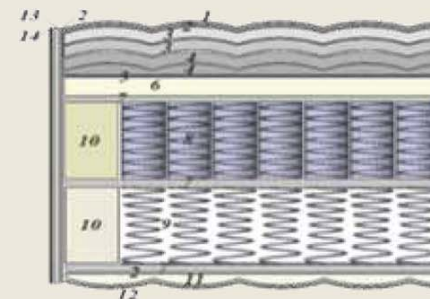

PERFECT SLEEPER IMPERIAL

- 1 400 gr/m2 Square designed fabric
- 2 600 gr/m2 Fiber (300 gr/m2 x 2)
- 3 17 mm D26 Foam
- 4 17 mm Thickness Super Soft Foam
- 5 30 gr/m2 Interfacing
- 6 50 mm Thickness latex
- 7 24 mm Thickness Super Soft Foam
- 8 500 gr/m2 Felt
- 9 Mira coil 170 Pcs / m2 coil spring
- 10 Frane foam D28 Firm Foam
- 11 50 mm Thickness D28 Firm Foam
- 12 15 gr/m2 Interfacing
- 13 12 mm Thickness D15 AG Foam
- 14 255 gr/m2 Fiat rurol fabric
- 15 17 mm Thickness 23.1 Foam
- 16 400 gr/m2 Machu Fabric

HEIGHT 38 CM

Soft

Medium

Firm

PERFECT SLEEPER ROYAL

- 1 Double jersey 180 gr/m2 fabric
- 2 150 gr/m2 silicone mixed fiber
- 3 17 mm supersoft quilted foam
(3x17 mm = 51 mm)
- 4 30 mm supersoft foam
- 5 30 gr/m2 Interfacing
- 6 500 gr/m2 Felt
- 7 Frame foam D30 firm
- 8 Mira coil Spring System
- 9 17 mm AG foam
- 10 15 gr/m2 Interfacing

HEIGHT 32 CM

Soft

Medium

Firm

PERFECT SLEEPER SUPERIOR

- 1 420 gr/m2 Aqua colored double jersey fabric
- 2 15 gr/m2 Interfacing
- 3 600 gr/m2 fiber (300 gr/m2x2)
- 4 17 mm Thickness Super Soft Foam (2 Pcs)
- 5 30 gr/m2 Interfacing
- 6 50 mm D26 Foam
- 7 500 gr/m2 Felt
- 8 1,8 mm wire diameter, 310 pcst/m2 Nested Pocket coil spring
- 9 2 mm wire diameter 9 cm height 250 pcs/m2 Multispring system coil spring
- 10 Frame foam D28 quality Soft (2 Pcs)
- 11 12 mm Thickness AG D:15 Foam
- 12 255 gr/m2 Flat Rural Fabric
- 13 17 mm Thickness 23.1 Foam
- 14 5 cm visco foam in pillow top Aqua colored double jersey fabric

HEIGHT 38 CM

Soft

Medium

Firm

PERFECT SLEEPER COMFORT

HEIGHT 27 CM

soft

medium