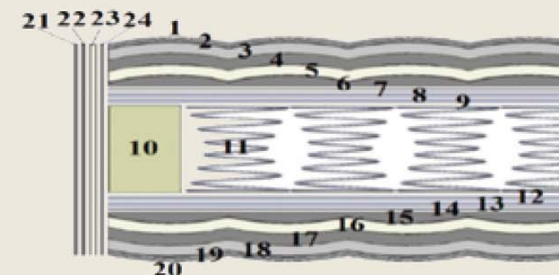

firm

1. Fabric
2. 150 gr/m² silicone mixed fiber
3. 17 mm Soft foam
4. 17 mm Soft foam
5. 30 gr/m² interfacing
6. 1400 gr/m² white felt
7. 1400 gr/m² white felt
8. Frame foam: Hard foam
9. 2 mm wire diameter, h. 14 cm
220 pcs/m² Multispring System
10. 1400 gr/m² white felt
11. 1400 gr/m² white felt
12. 30 gr/m² interfacing
13. 17 mm Soft foam
14. 17 mm Soft foam
15. 150 gr/m² silicone mixed fiber
16. Fabric
17. Fabric
18. 90 gr/m² silicone mixed fiber
19. 12 mm Super Soft foam
20. 15 gr/m² interfacing

SUITE SUPERIOR

HEIGHT 28 CM

soft

medium

firm

1. Fabric
2. 30 gr/m² interfacing
3. 150 gr/m² silicone mixed fiber
4. 17 mm Super Soft HYP foam
5. 17 mm Soft foam
6. 17 mm Super Soft HYP foam
7. 30 gr/m² interfacing
8. 1400 gr/m² white felt
9. 1400 gr/m² white felt
10. Frame foam: Hard foam
11. 2 mm wire diameter, h. 14 cm
220 pcs/m² Multispring System
12. 1400 gr/m² white felt
13. 1400 gr/m² white felt
14. 30 gr/m² interfacing
15. 17 mm Super Soft HYP foam
16. 17 mm Soft foam
17. 17 mm Super Soft HYP foam
18. 150 gr/m² silicone mixed fiber
19. 30 gr/m² interfacing
20. Fabric

BOXSPRING COMFORT

HEIGHT 20 CM

Specifications:

- boxspring 20 cm.
- Several legs available
- Special polyurethane filling 500 kgs per m²
- Hard box
- No screws used
- Several fabric possibilities
- 140, 160, 180, 200 cm boxes consist of 2 boxes.