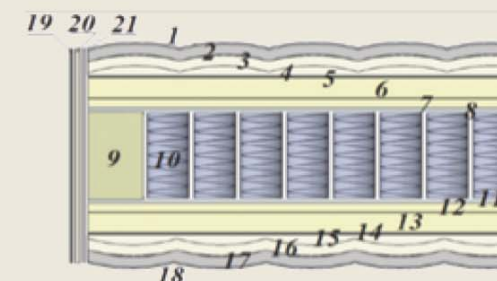

SUITE COMFORT

1. Fabric
2. 150 gr/m² silicone mixed fiber
3. 12 mm Super Soft foam
4. 30 gr/m² interfacings
5. 1400 gr/m² felt
6. 500 gr/m² felt
7. Frame foam: Hard foam
8. 2 mm wire diameter, h. 14 cm
220 pcs/m² Multispring System
9. 500 gr/m² felt
10. 1400 gr/m² felt
11. 30 gr/m² interfacings
12. 12 mm Super Soft foam
13. 150 gr/m² silicone mixed fiber
14. Fabric
15. Fabric
16. 90 gr/m² silicone mixed fiber
17. 12 mm Super Soft foam
18. 15 gr/m² interfacings

HEIGHT 20 CM

soft

medium

firm

SUITE IMPERIAL

- 1 80% cotton, 20% Polyester Zebra pattern fabric
- 2 150 gr/m2 silicone mixed fiber
- 3 17 mm supersoft foam
- 4 30 gr/m2 Interfacing
- 5 30 mm HR35 firm foam
- 6 200 gr/m2 white Felt
- 7 Frame foam D28 firm
- 8 1,6 / 1,8 mm wire diameter, 5 zones, 260 pcs/m2 coil counts stainless steel pocket spring
- 9 12 mm AG foam
- 10 15 gr/m2 Interfacing