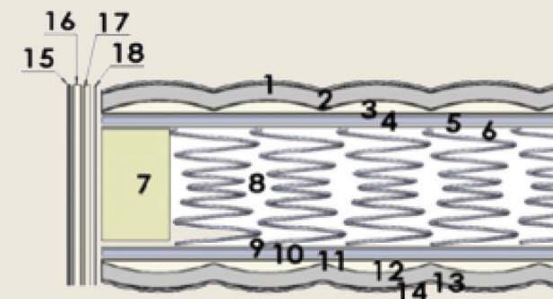

SUITE COMFORT

1. Fabric
2. 150 gr/m² silicone mixed fiber
3. 12 mm Super Soft foam
4. 30 gr/m² interfacings
5. 1400 gr/m² felt
6. 500 gr/m² felt
7. Frame foam: Hard foam
8. 2 mm wire diameter, h. 14 cm
  220 pcs/m² Multispring System
9. 500 gr/m² felt
10. 1400 gr/m² felt
11. 30 gr/m² interfacings
12. 12 mm Super Soft foam
13. 150 gr/m² silicone mixed fiber
14. Fabric
15. Fabric
16. 90 gr/m² silicone mixed fiber
17. 12 mm Super Soft foam
18. 15 gr/m² interfacings

HEIGHT 20 CM